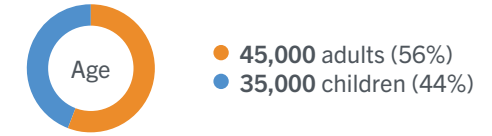

THE
LUTHERAN
WORLD
FEDERATION

World Service

Member of **actalliance**

About us

LWF Cameroon supports vulnerable people, including Nigerian and Central African refugees, internally displaced persons and host populations. It advocates for their rights to access drinking water, the job market, the informal economy and children’s education. Activities also cover agricultural production, youth training, sanitation and hygiene, and the promotion of peace and social cohesion, as well as environmental protection.

- Country office
 - Yaoundé
- Operations
 - Far North
 - North
 - Adamawa
 - East
- Field offices
 - Maroua
 - Meiganga
 - Batouri

Who we work with

In 2022, LWF Cameroon supported more than **80,000** Persons of Concern (PoC)