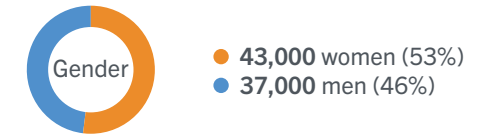

THE
LUTHERAN
WORLD
FEDERATION

World Service

Member of **actalliance**

About us

LWF Cameroon supports vulnerable people, including Nigerian and Central African refugees, internally displaced persons and host populations. It advocates for their rights to access drinking water, the job market, the informal economy and children’s education. Activities also cover agricultural production, youth training, sanitation and hygiene, and the promotion of peace and social cohesion, as well as environmental protection.

- Country office
 - Yaoundé
- Operations
 - Far North
 - North
 - Adamawa
 - East
- Field offices
 - Maroua
 - Meiganga
 - Batouri

Who we work with

In 2022, LWF Cameroon supported more than **80,000** Persons of Concern (PoC)