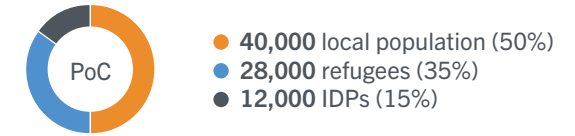

THE
LUTHERAN
WORLD
FEDERATION

World Service

Member of **actalliance**

About us

LWF Cameroon supports vulnerable people, including Nigerian and Central African refugees, internally displaced persons and host populations. It advocates for their rights to access drinking water, the job market, the informal economy and children’s education. Activities also cover agricultural production, youth training, sanitation and hygiene, and the promotion of peace and social cohesion, as well as environmental protection.

- Country office
 - Yaoundé
- Operations
 - Far North
 - North
 - Adamawa
 - East
- Field offices
 - Maroua
 - Meiganga
 - Batouri

Who we work with

In 2022, LWF Cameroon supported more than **80,000** Persons of Concern (PoC)